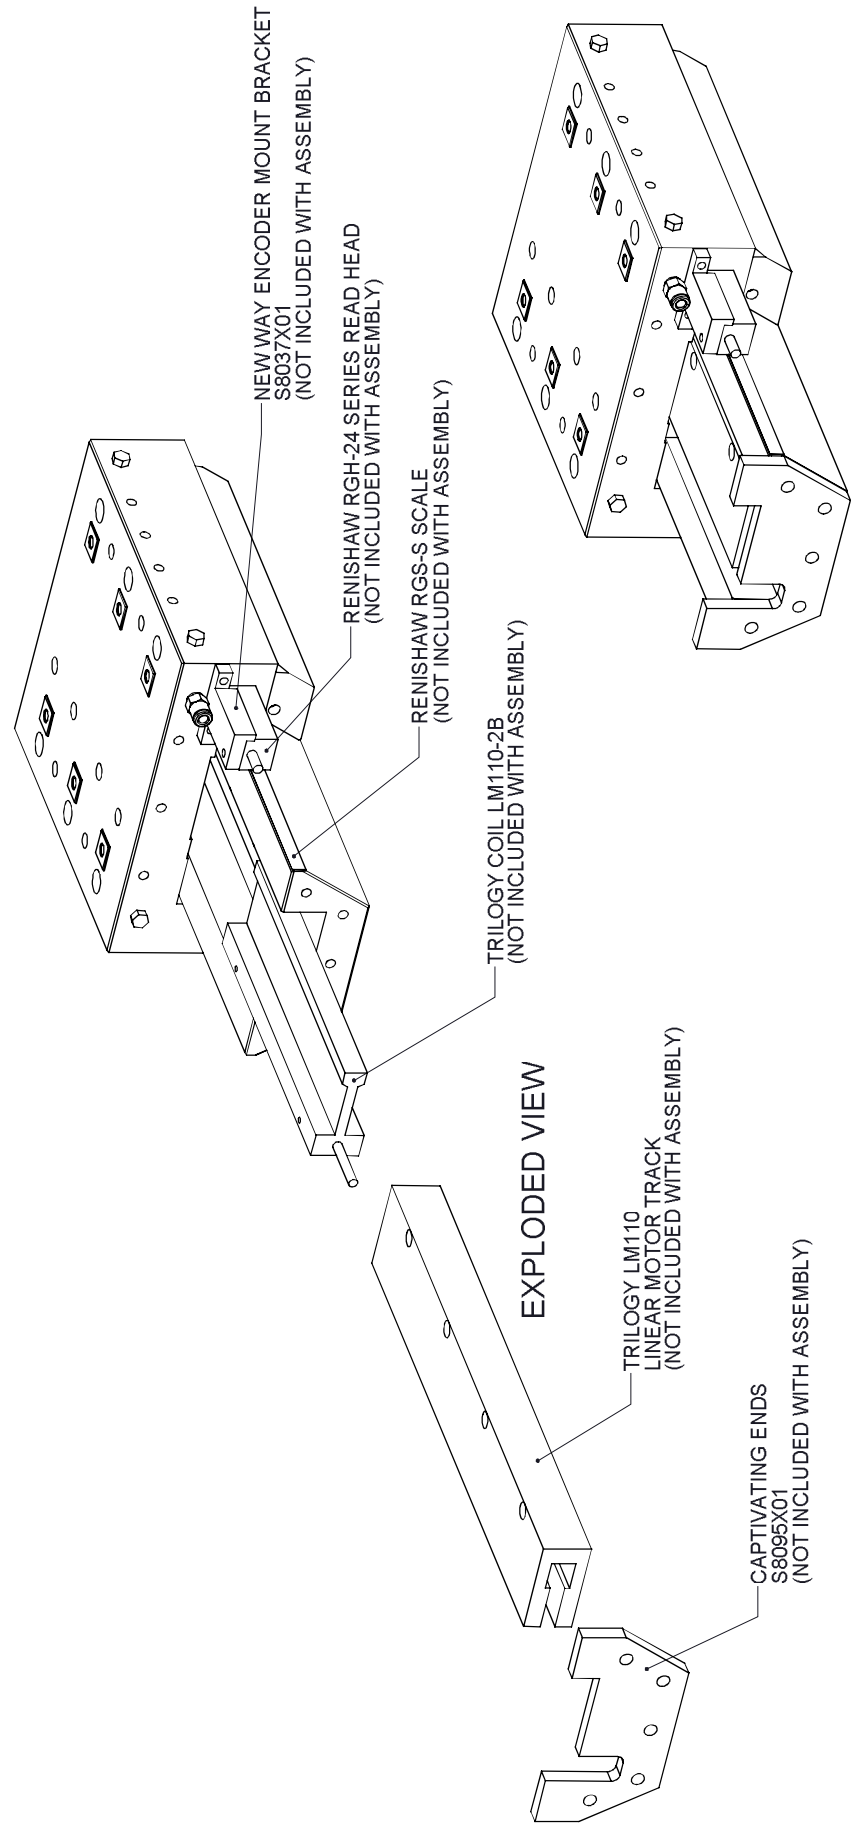

Dovetail 6 x 6 Application Drawing

Frictionless Motion™

Linear Motor, Captivating Ends, and Encoder Installation

DOVETAIL AIR BEARING SLIDE

PERFORMANCE DATA

NEUWAY[®]
air bearings

Frictionless Motion[™]

DOVETAIL AIR BEARING SLIDES

PERFORMANCE DATA

Maximum Load "Z"

Maximum Load "Y"

NEUWAY[®]
air bearings

50 McDonald Blvd., Aston, PA 19014 USA

Phone: 610-494-6700

Fax: 610-494-0911

www.newwayairbearings.com

info@newwayairbearings.com

DOVETAIL AIR BEARING SLIDES

PERFORMANCE DATA

Stiffness "Z"

Stiffness "Y"

NEWWAY[®]
air bearings

50 McDonald Blvd., Aston, PA 19014 USA Phone: 610-494-6700 Fax: 610-494-0911
www.newwayairbearings.com info@newwayairbearings.com

DOVETAIL AIR BEARING SLIDES

PERFORMANCE DATA

Maximum Pitch Moment

Maximum Roll Moment

50 McDonald Blvd., Aston, PA 19014 USA Phone: 610-494-6700 Fax: 610-494-0911
www.newwayairbearings.com info@newwayairbearings.com