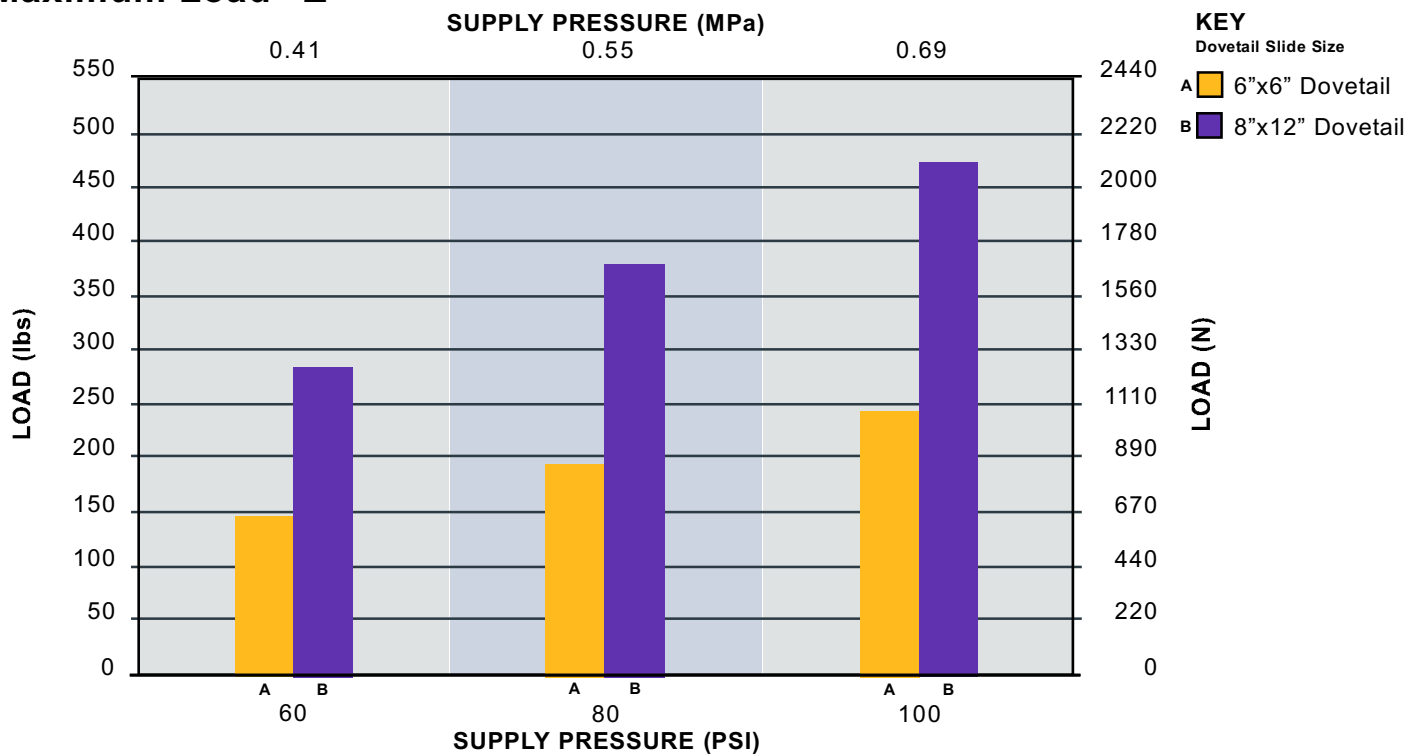

DOVETAIL AIR BEARING SLIDES

PERFORMANCE DATA

Maximum Load "Z"