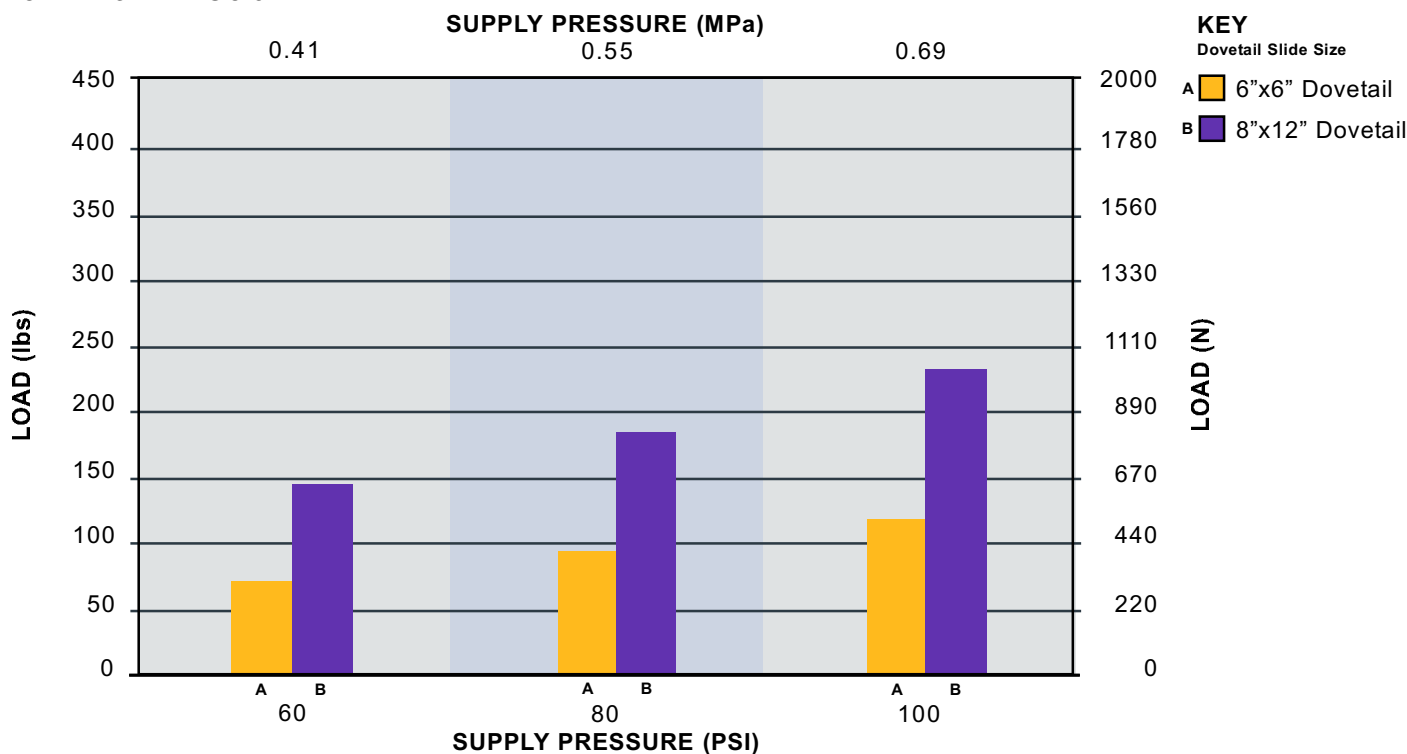

Maximum Load "Y"

NEUWAY®
air bearings

50 McDonald Blvd., Aston, PA 19014 USA

Phone: 610-494-6700

Fax: 610-494-0911

www.newwayairbearings.com

info@newwayairbearings.com