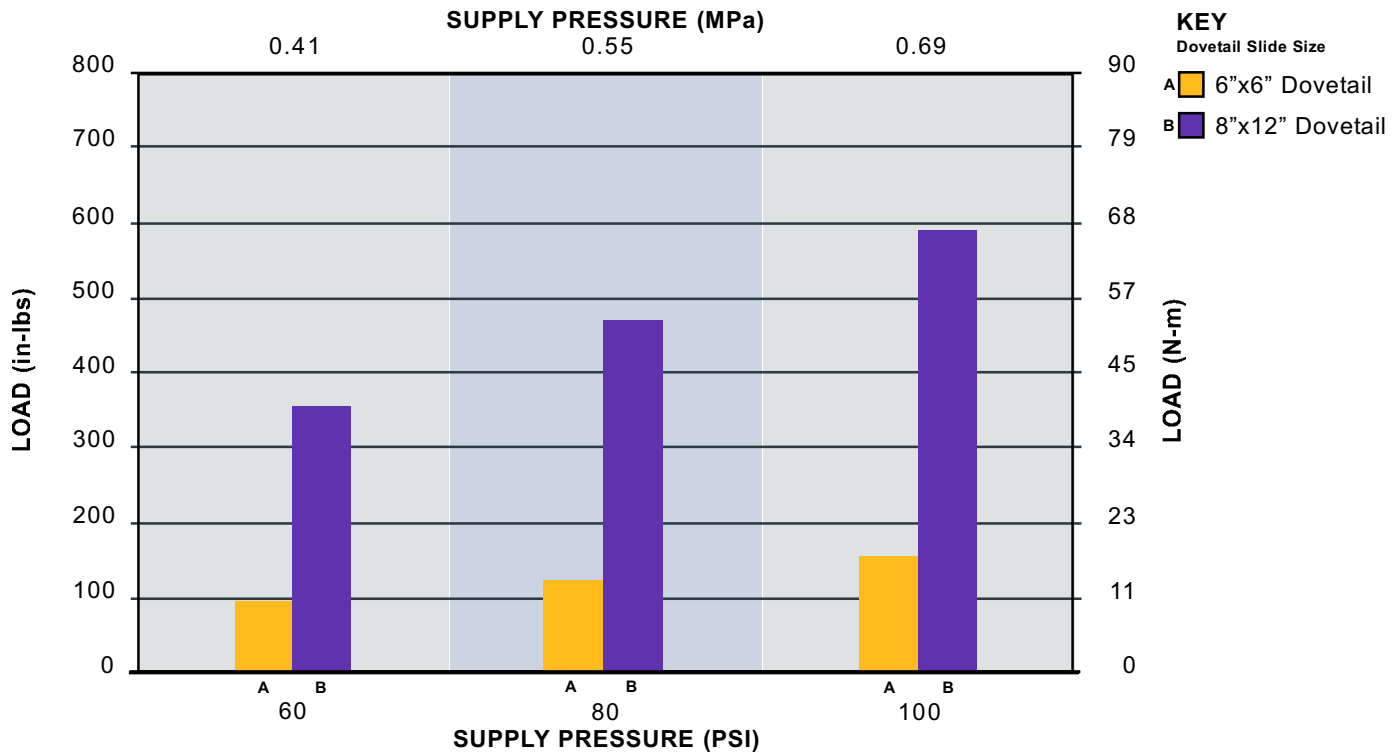

DOVETAIL AIR BEARING SLIDES

PERFORMANCE DATA

Maximum Yaw Moment

50 McDonald Blvd., Aston, PA 19014 USA Phone: 610-494-6700 Fax: 610-494-0911
www.newwayairbearings.com info@newwayairbearings.com