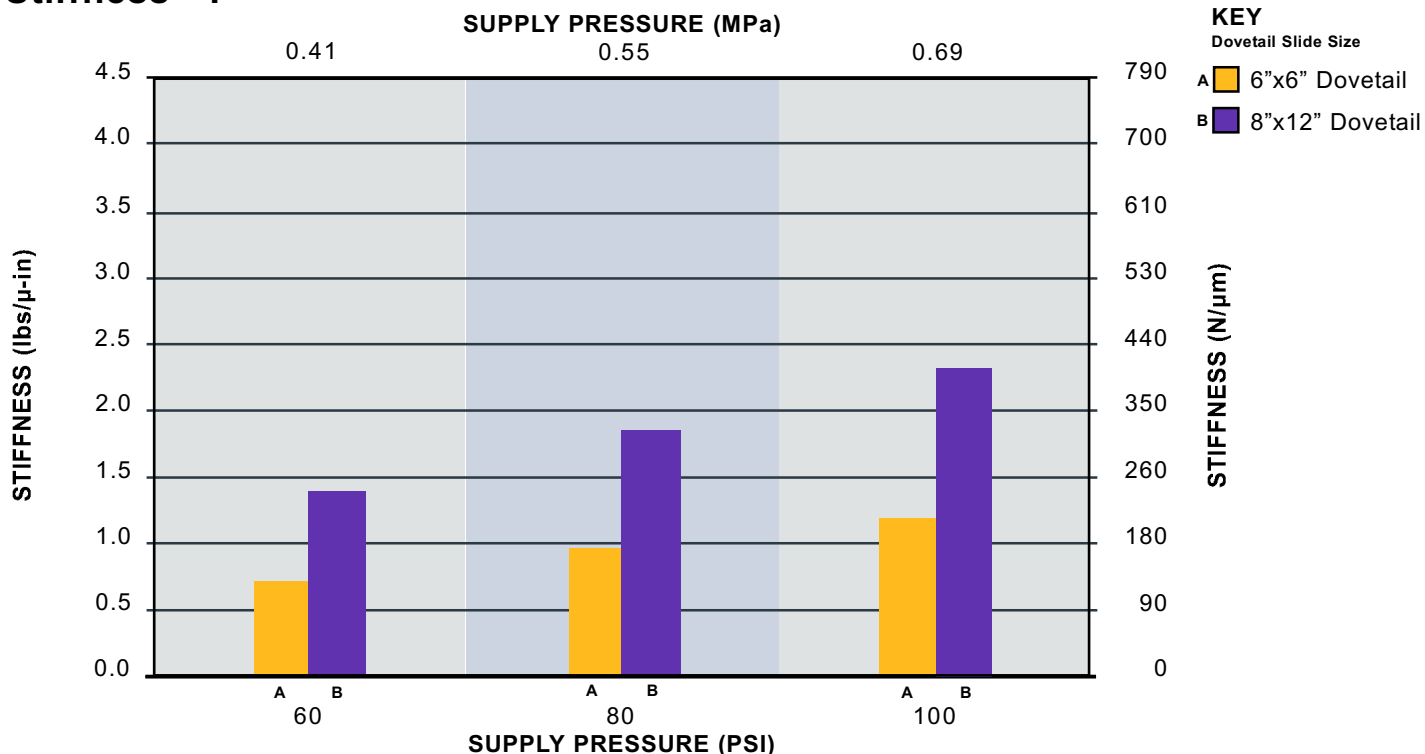

info@newwayairbearings.com

DOVETAIL AIR BEARING SLIDES

PERFORMANCE DATA

Stiffness "Z"

Stiffness "Y"

NEWWAY[®]
air bearings

50 McDonald Blvd., Aston, PA 19014 USA Phone: 610-494-6700 Fax: 610-494-0911
www.newwayairbearings.com info@newwayairbearings.com