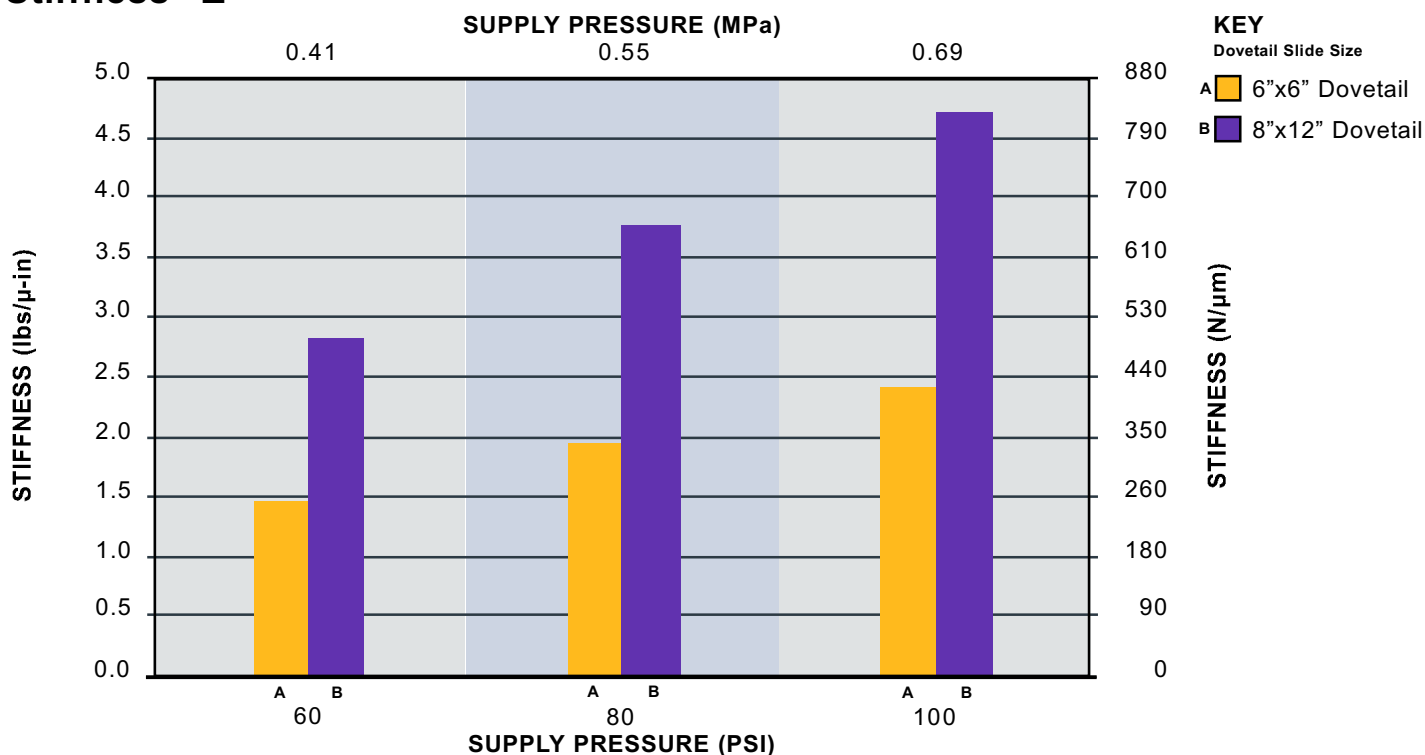

DOVETAIL AIR BEARING SLIDES

PERFORMANCE DATA

Stiffness "Z"