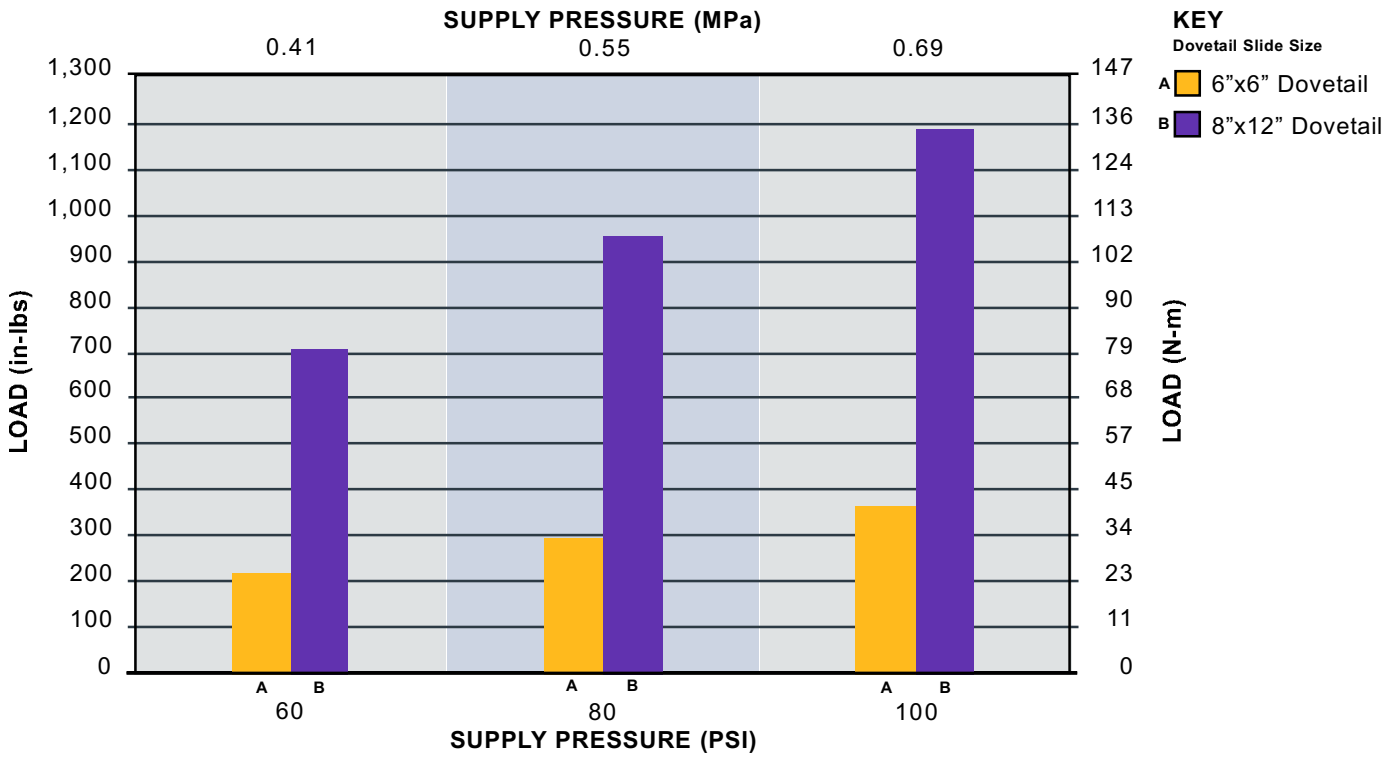

Maximum Roll Moment

50 McDonald Blvd., Aston, PA 19014 USA Phone: 610-494-6700 Fax: 610-494-0911
www.newwayairbearings.com info@newwayairbearings.com