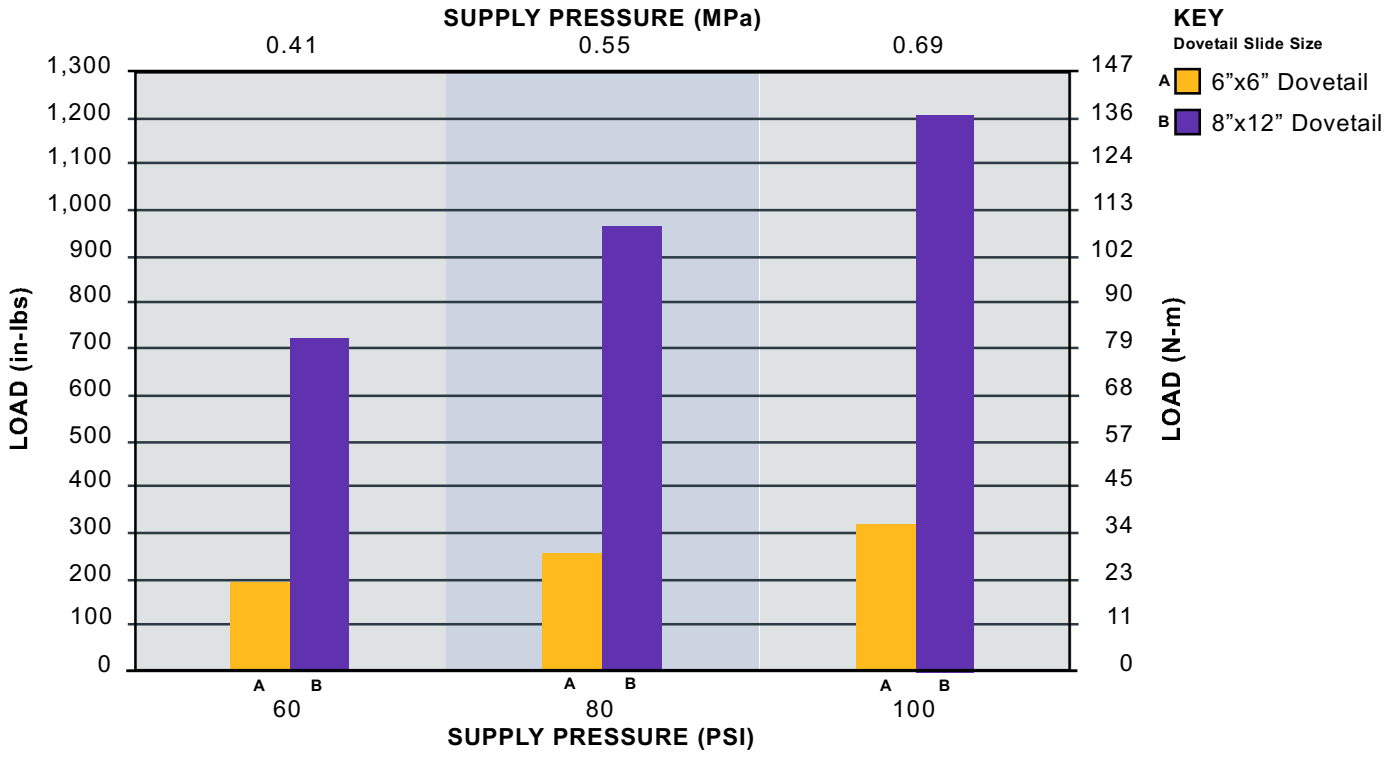

DOVETAIL AIR BEARING SLIDES

PERFORMANCE DATA

Maximum Pitch Moment