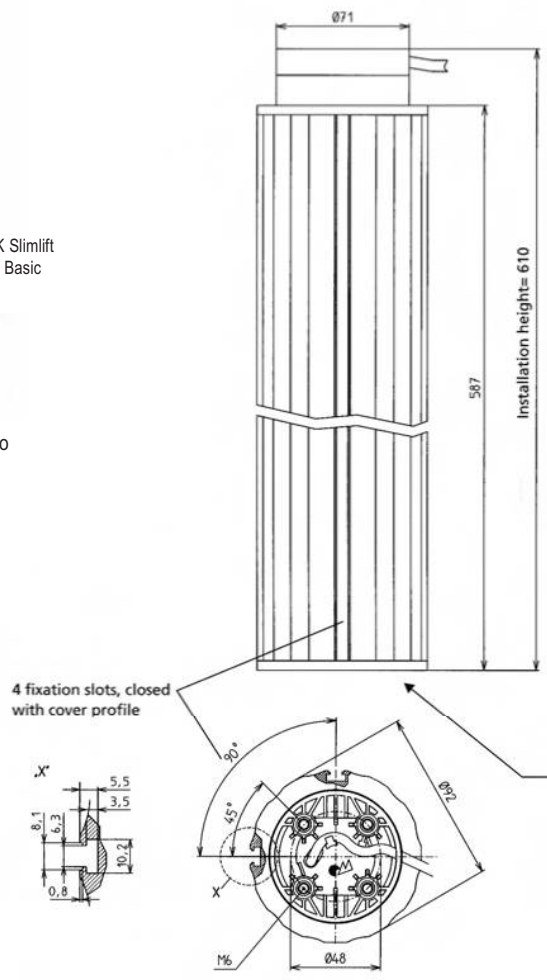

RK LiftWorks®

RK Slimlift

very good traveling/installation height ratio
 max. 4000 N

Code Number	Type	Travel Length	Installed Height	Stroke Speed	Compression Load	Tensile Load	Weight kg
qsl00aa140390	Eclipse - manual	390 mm	610 mm	-	1.000 N	1.000 N	4.5
qsl32ba130460	Eclipse - mono/synchron	460 mm	610 mm	32 mm/s	1.000 N	500 N	6.0
qsl32ba330460	Basic - mono/synchron	460 mm	610 mm	32 mm/s	1.000 N	500 N	6.0
qsl10bd200285	Basic - mono/synchron	285 mm	610 mm	8 mm/s	4.000 N	2.000 N	7.0