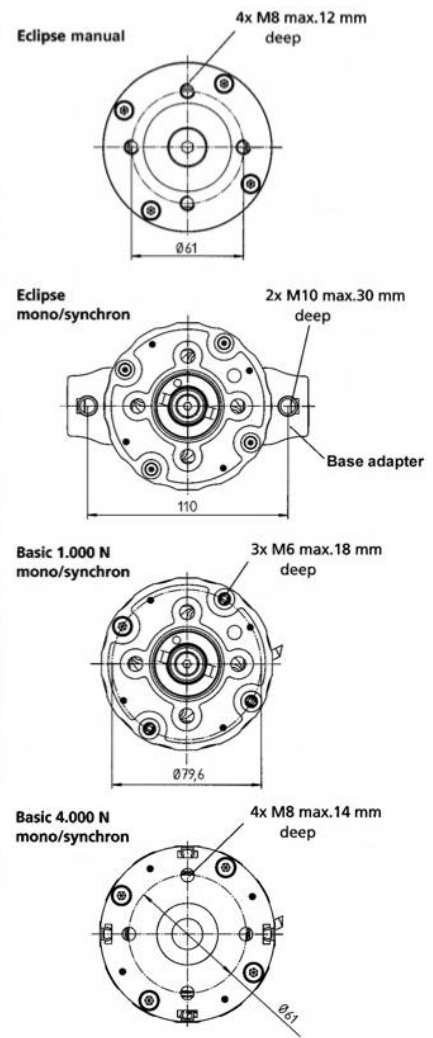

RK LiftWorks®

RK Slimlift

very good traveling/installation height ratio
 max. 4000 N

Code Number	Type	Travel Length	Installed Height	Stroke Speed	Compression Load	Tensile Load	Weight kg
qsl00aa140390	Eclipse - manual	390 mm	610 mm	-	1.000 N	1.000 N	4.5
qsl32ba130460	Eclipse - mono/synchron	460 mm	610 mm	32 mm/s	1.000 N	500 N	6.0
qsl32ba330460	Basic - mono/synchron	460 mm	610 mm	32 mm/s	1.000 N	500 N	6.0
qsl10bd200285	Basic - mono/synchron	285 mm	610 mm	8 mm/s	4.000 N	2.000 N	7.0